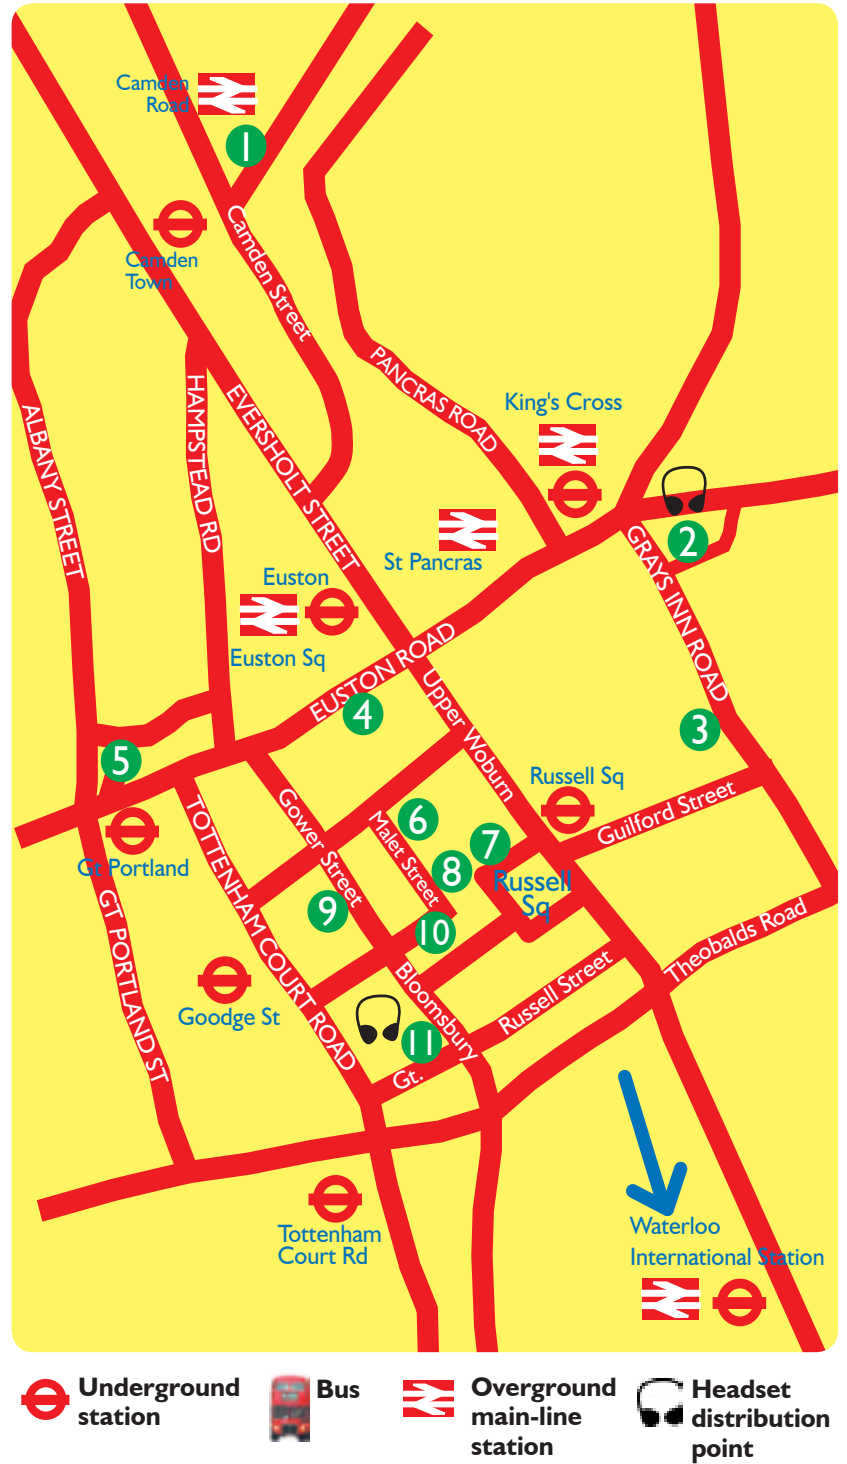

Maps & Addresses • Plans et addresses
• Stadtpläne und Adressen •
Planos y Direcciones • Piantine & indirizzi

- 1 St Michael's Church** 88 Camden Road NW1 0JA
 Camden Town 29, 88, 253 Camden Road
- 2 National Association of Further and Higher Education (NATFHE)**
 27 Britannia Street WC1X 9JP 020 7837 3636
 Kings Cross 91 Kings Cross / St Pancras
- 3 London Welsh Association** 157 / 163 Grays Inn Road WC1X 8UE
 020 7837 3722
 Kings Cross 17, 45, 46, 56, 68, 91 Kings Cross / St Pancras
- 4 Friends Meeting House** 173 Euston Road NW1 2BJ 020 7387 5648
 Euston Sq 10, 30, 73, 205, 390 Euston
- 5 Diorama Arts Centre** 34 Osnaburgh Street NW1 3ND 020 7916 5467
 Gt Portland St 18, 30, 205, 10, 30, 73, 205, 390 Euston
- 6 University of London Union** Malet Street WC1E 7HY 020 7664 2021
 Russell Square 10, 24, 29, 73, 132, 390 Euston
- 7 SOAS** Thornhaugh Street, Russell Square WC1H 0XG 020 7637 2388
 Russell Square 10, 24, 29, 73, 134, 390 Euston
- 8 Birkbeck, University of London** Malet Street WC1E 7HX 020 7631 6271
 Russell Square 10, 24, 29, 73, 132, 390 Euston
- 9 Royal Academy of Dramatic Art (RADA)**
 62 - 64 Gower Street WC1E 6ED 020 7636 7076
 Goodge Street 10, 73, 390 Euston
- 10 London School of Hygiene & Tropical Medicine**
 Keppel Street WC1E 7HT 020 78636 8636
 Russell Square 10, 24, 29, 73, 134, 390 Kings Cross / St Pancras
- 11 Trades Union Congress** Congress House, Great Russell Street WC1B 3LS 020 7636 4030
 Tottenham Court Road 7 Euston

ALEXANDRA PALACE AND MARQUEES